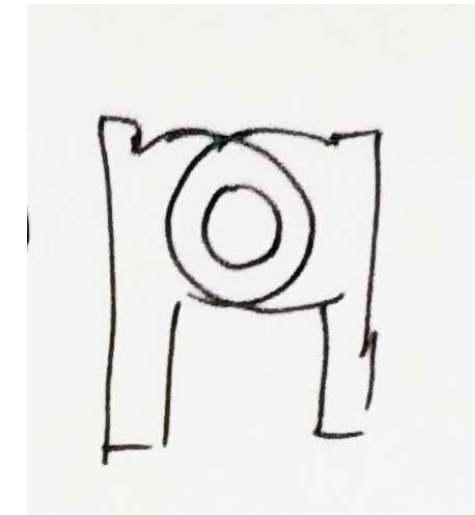

Presentation #1

Logo Concepts

PATEAKOS & POULIN, P.C.

Stephenie Walker
SWalkerDesigner.com
SWalkerDesigner@gmail.com | 573-337-1296

SKETCHES: ALL

Encircled Compass Rose

Implied flower design in background

Letter Play

Rose and compass inside thick letter

Compass inside P

Cyclops

Letter Play: Sides

Letter Play: P Inside P

Letter inside negative space

Letter inside circle

Keys

Keys to the home, keys to the future

Key teeth outline of family

P-shaped Keys

Key in handle
(unlocking door)