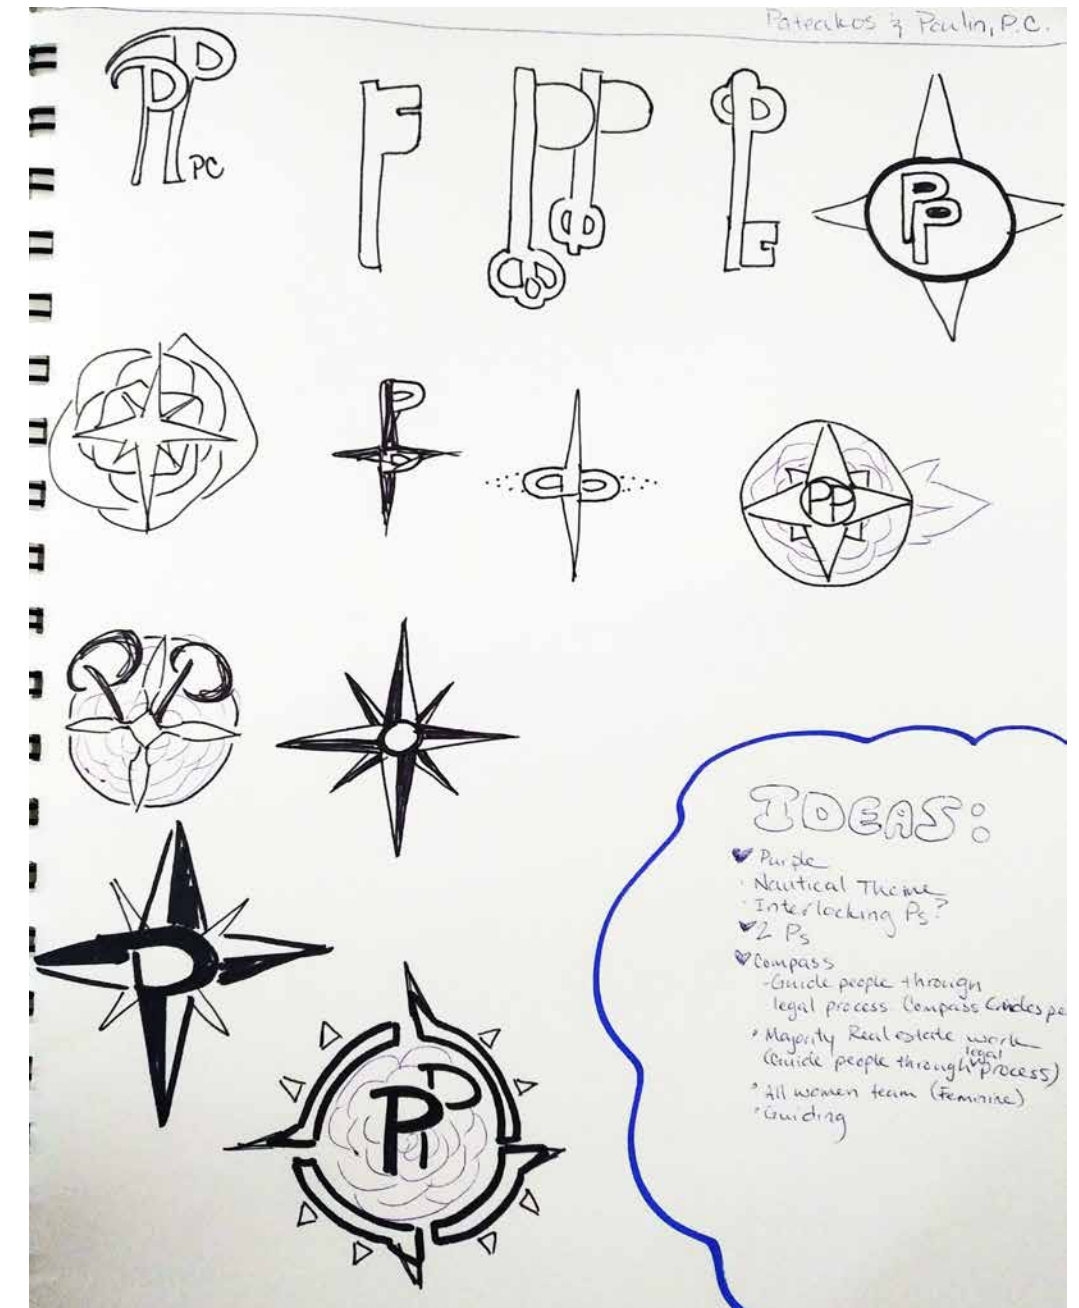

Presentation #1

Logo Concepts

PATEAKOS & POULIN, P.C.

Stephenie Walker
SWalkerDesigner.com
SWalkerDesigner@gmail.com | 573-337-1296

SKETCHES: ALL

Encircled Compass Rose

Implied flower design in background

Letter Play

Rose and compass inside thick letter

Compass inside P

Cyclops

Letter Play: Sides

Letter Play: P Inside P

Letter inside negative space

Letter inside circle

Keys

Keys to the home, keys to the future

Key teeth outline of family

P-shaped Keys

Key in handle
(unlocking door)