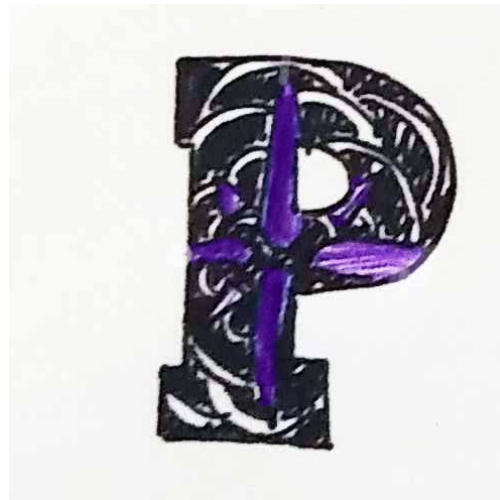

Presentation #1

Logo Concepts

PATEAKOS & POULIN, P.C.

Stephenie Walker
SWalkerDesigner.com
SWalkerDesigner@gmail.com | 573-337-1296

SKETCHES: ALL

Encircled Compass Rose

Implied flower design in background

Letter Play

Rose and compass inside thick letter

Compass inside P

Cyclops

Letter Play: Sides

Letter Play: P Inside P

Letter inside negative space

Letter inside circle

Keys

Keys to the home, keys to the future

Key teeth outline of family

P-shaped Keys

Key in handle
(unlocking door)