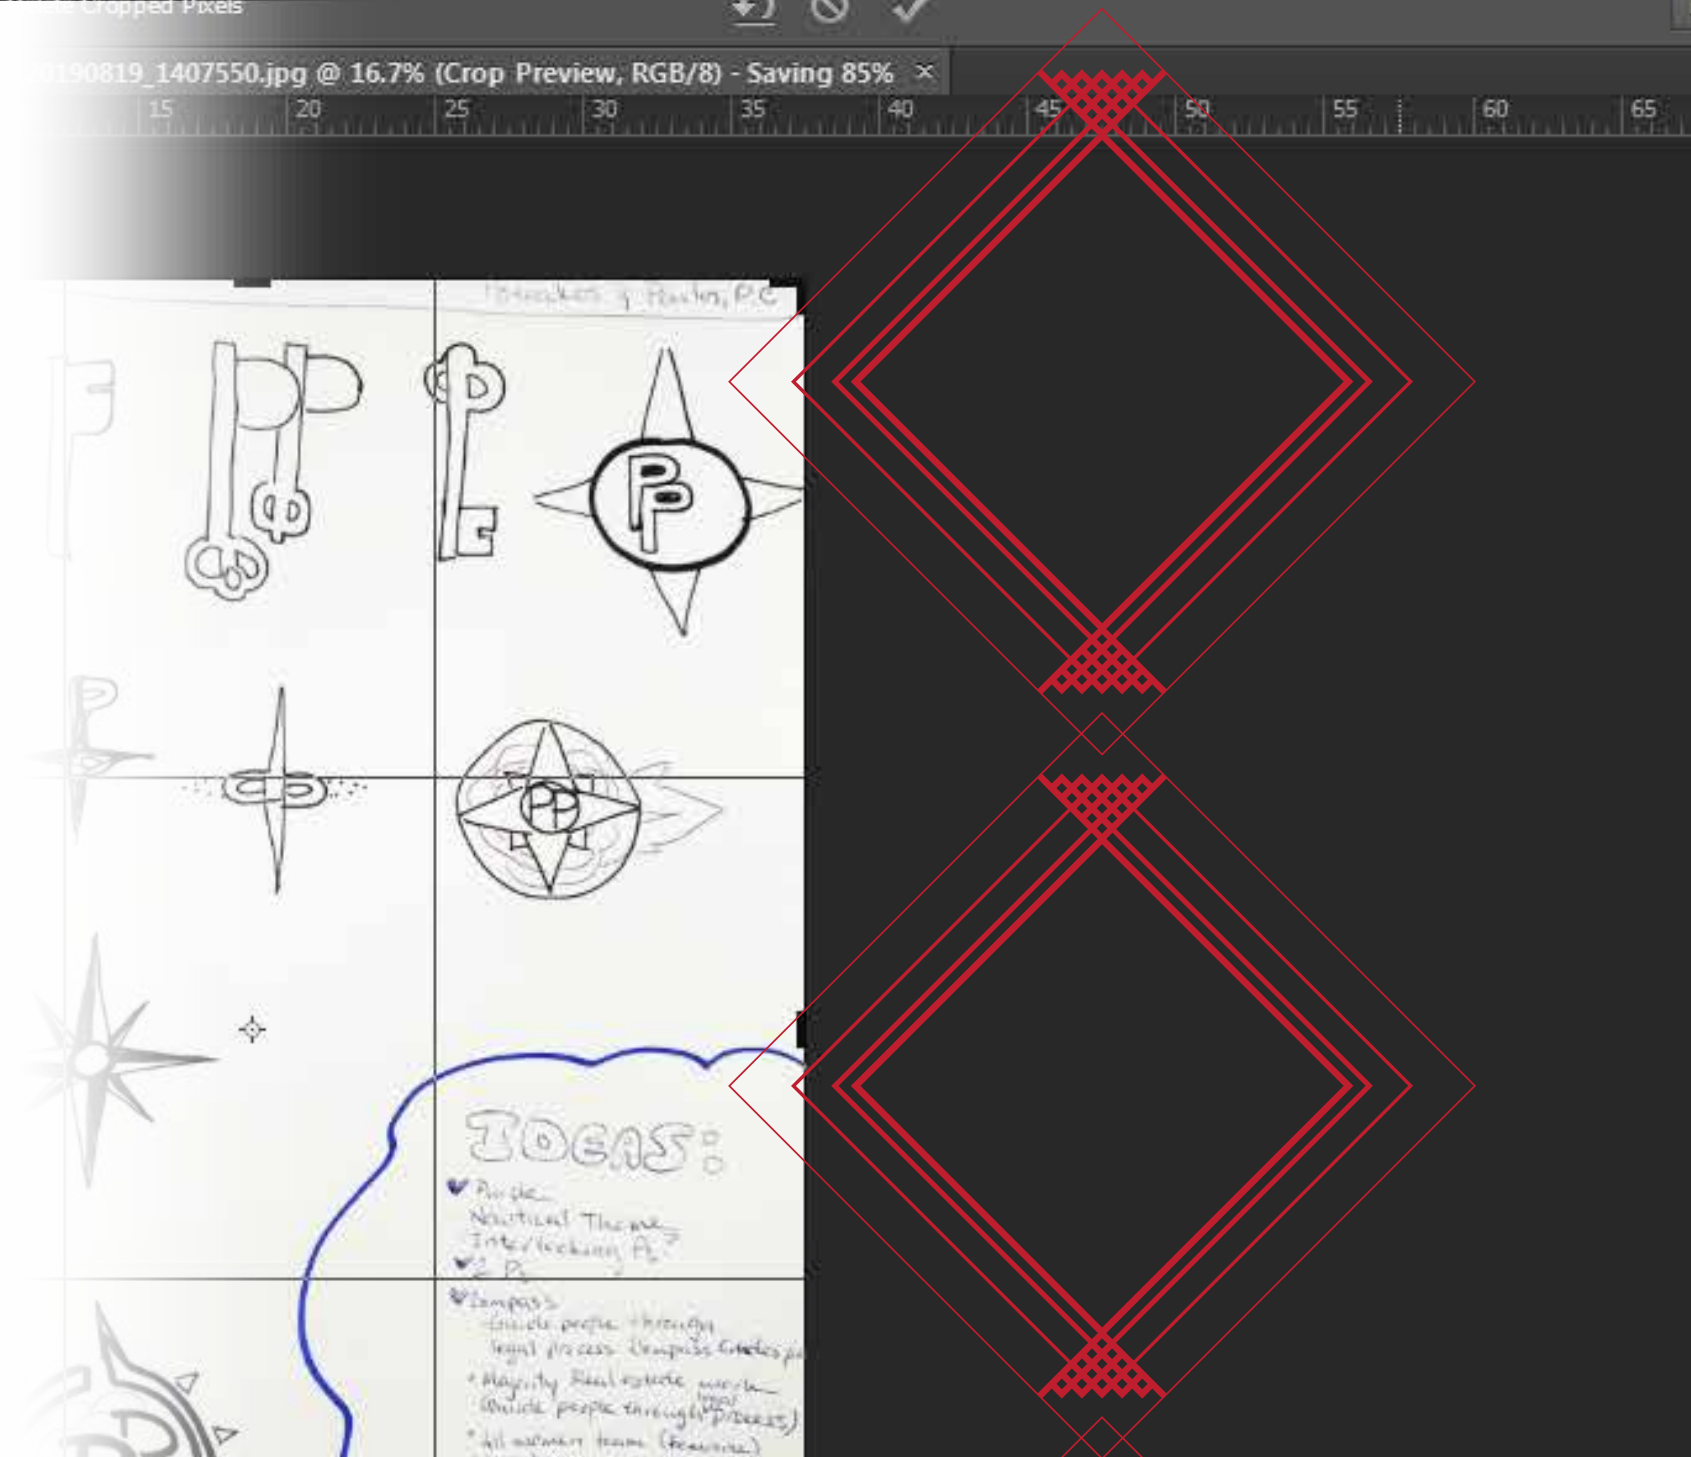

Presentation #1

Logo Concepts

PATEAKOS & POULIN, P.C.

Stephenie Walker
SWalkerDesigner.com
SWalkerDesigner@gmail.com | 573-337-1296

SKETCHES: ALL

Encircled Compass Rose

Implied flower design in background

Letter Play

Rose and compass inside thick letter

Compass inside P

Cyclops

Letter Play: Sides

Letter Play: P Inside P

Letter inside negative space

Letter inside circle

Keys

Keys to the home, keys to the future

Key teeth outline of family

P-shaped Keys

Key in handle
(unlocking door)