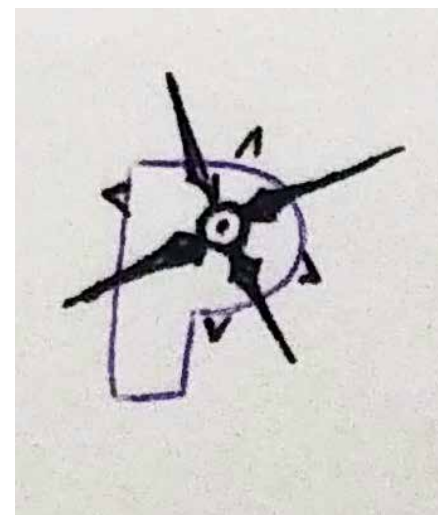

Presentation #1

Logo Concepts

PATEAKOS & POULIN, P.C.

Stephenie Walker
SWalkerDesigner.com
SWalkerDesigner@gmail.com | 573-337-1296

SKETCHES: ALL

Encircled Compass Rose

Implied flower design in background

Letter Play

Rose and compass inside thick letter

Compass inside P

Cyclops

Letter Play: Sides

Letter Play: P Inside P

Letter inside negative space

Letter inside circle

Keys

Keys to the home, keys to the future

Key teeth outline of family

P-shaped Keys

Key in handle
(unlocking door)