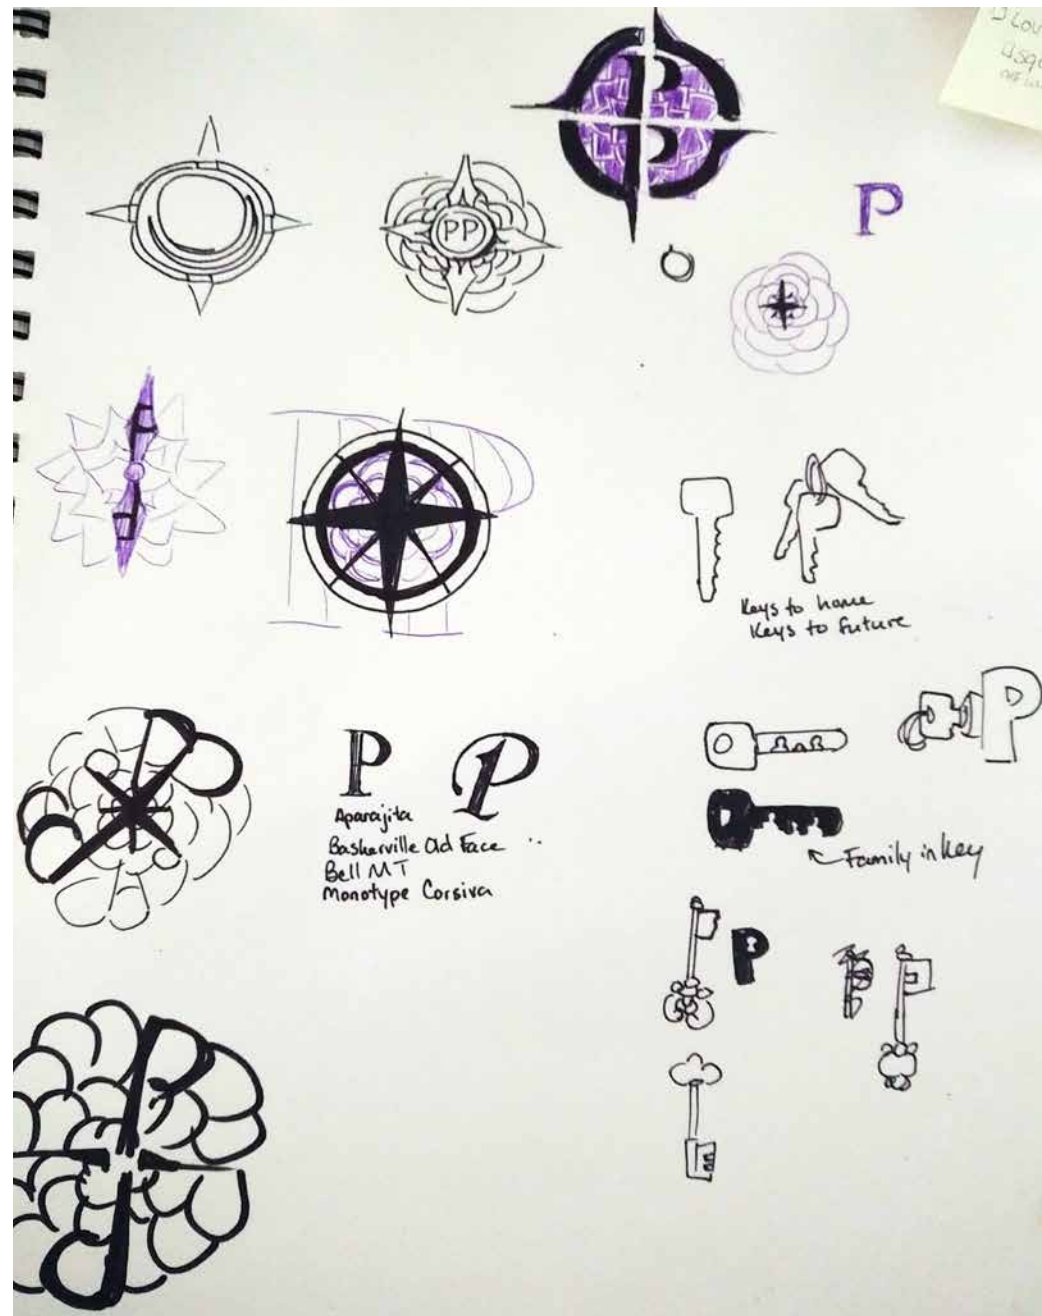

Presentation #1

Logo Concepts

PATEAKOS & POULIN, P.C.

Stephenie Walker
SWalkerDesigner.com
SWalkerDesigner@gmail.com | 573-337-1296

SKETCHES: ALL

Encircled Compass Rose

Implied flower design in background

Letter Play

Rose and compass inside thick letter

Compass inside P

Cyclops

Letter Play: Sides

Letter Play: P Inside P

Letter inside negative space

Letter inside circle

Keys

Keys to the home, keys to the future

Key teeth outline of family

P-shaped Keys

Key in handle
(unlocking door)