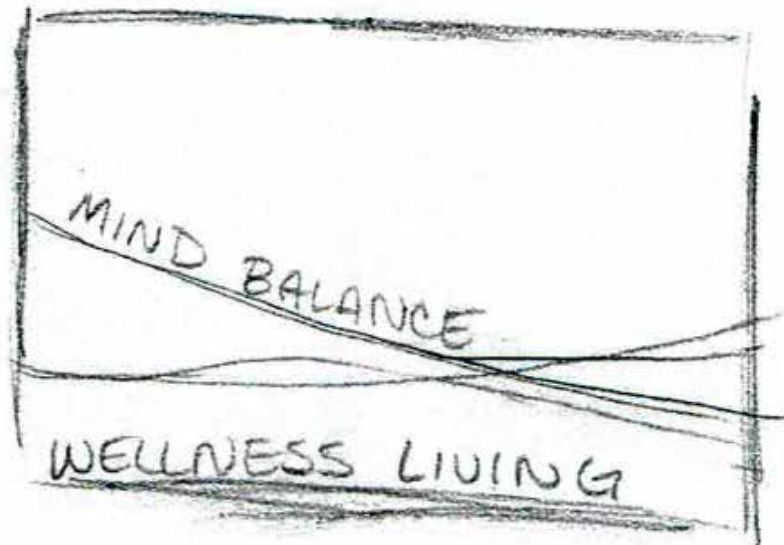

IDEA 8

STYLIZED WATER

Mimic Water Lines:

Mind Balance Wellness Living
Logo Design

PROJECT PROCESS
Logo

STEPHENIE WALKER
SWalkerDesigner.com | 573-337-1296
SWalkerDesigner@gmail.com