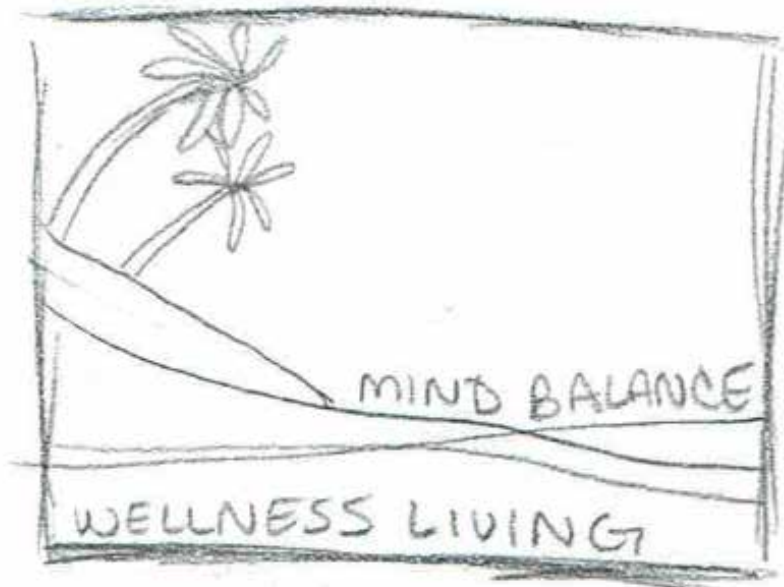

IDEA 8

STYLIZED WATER

Mimic Water Lines:

Mind Balance Wellness Living
Logo Design

PROJECT PROCESS
Logo

STEPHENIE WALKER
SWalkerDesigner.com | 573-337-1296
SWalkerDesigner@gmail.com