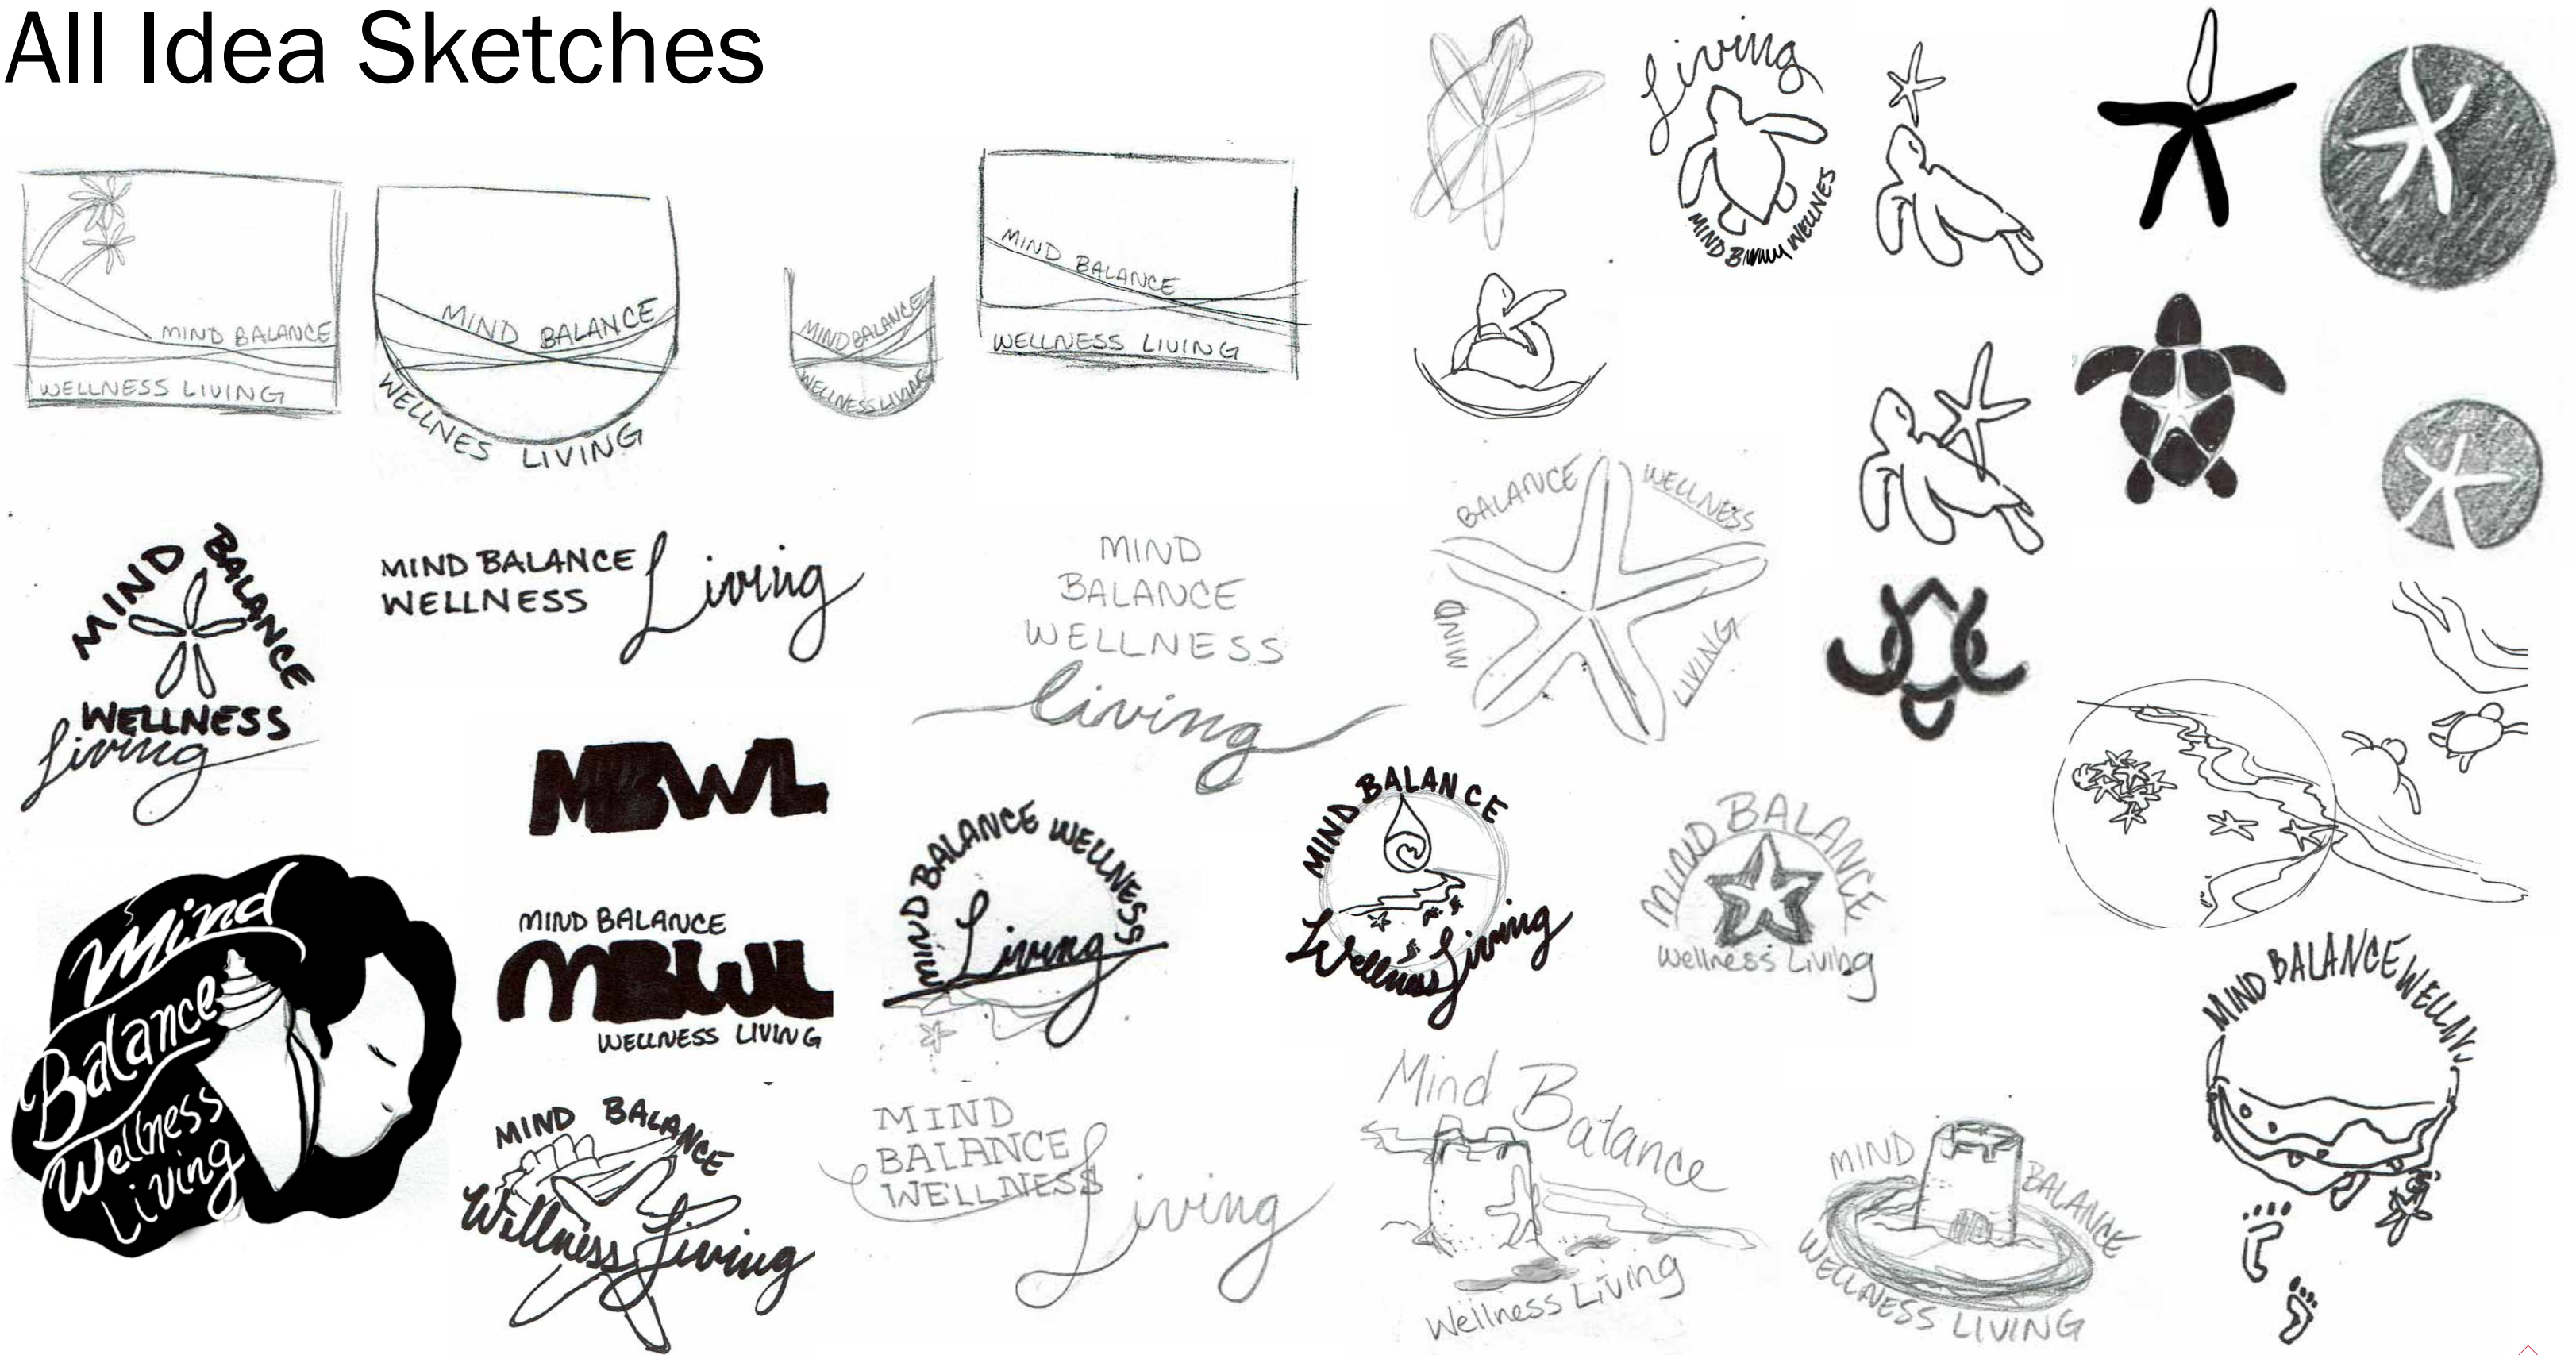

All Idea Sketches

Mind Balance Wellness Living
Logo Design

PROJECT PROCESS
Logo

STEPHENIE WALKER
SWalkerDesigner.com | 573-337-1296
SWalkerDesigner@gmail.com