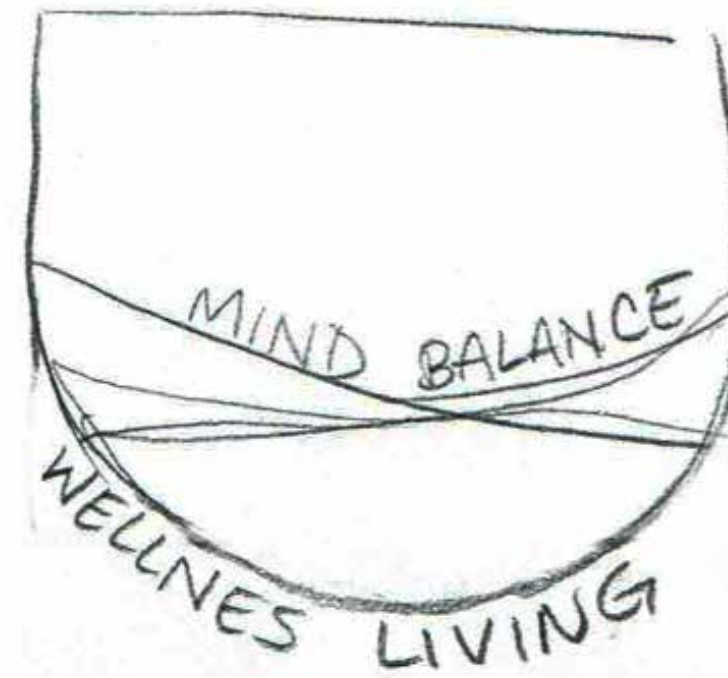

IDEA 8

STYLIZED WATER

Mimic Water Lines:

Mind Balance Wellness Living
Logo Design

PROJECT PROCESS
Logo

STEPHENIE WALKER
SWalkerDesigner.com | 573-337-1296
SWalkerDesigner@gmail.com